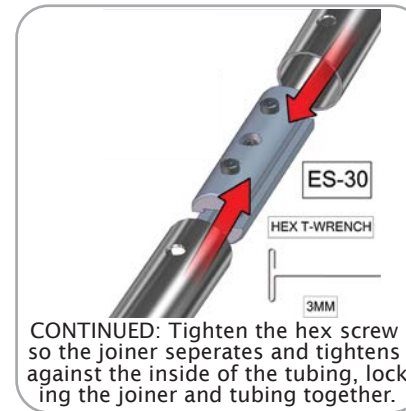

STEP 1: ASSEMBLE FRAME