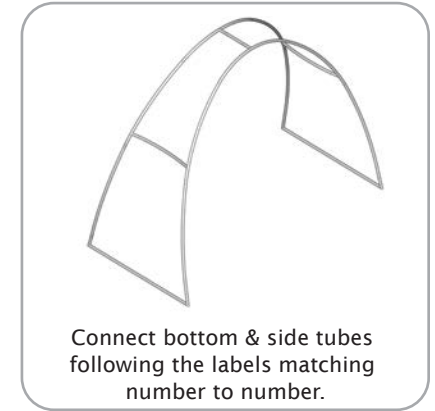

STEP 1: ASSEMBLE FRAME