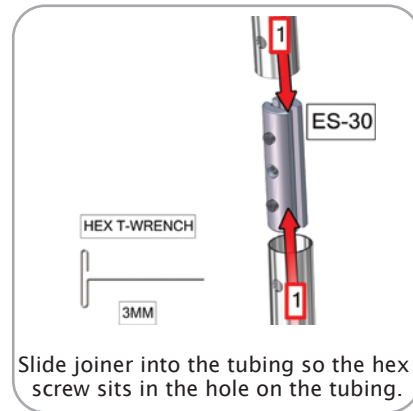

STEP 1: ASSEMBLE FRAME