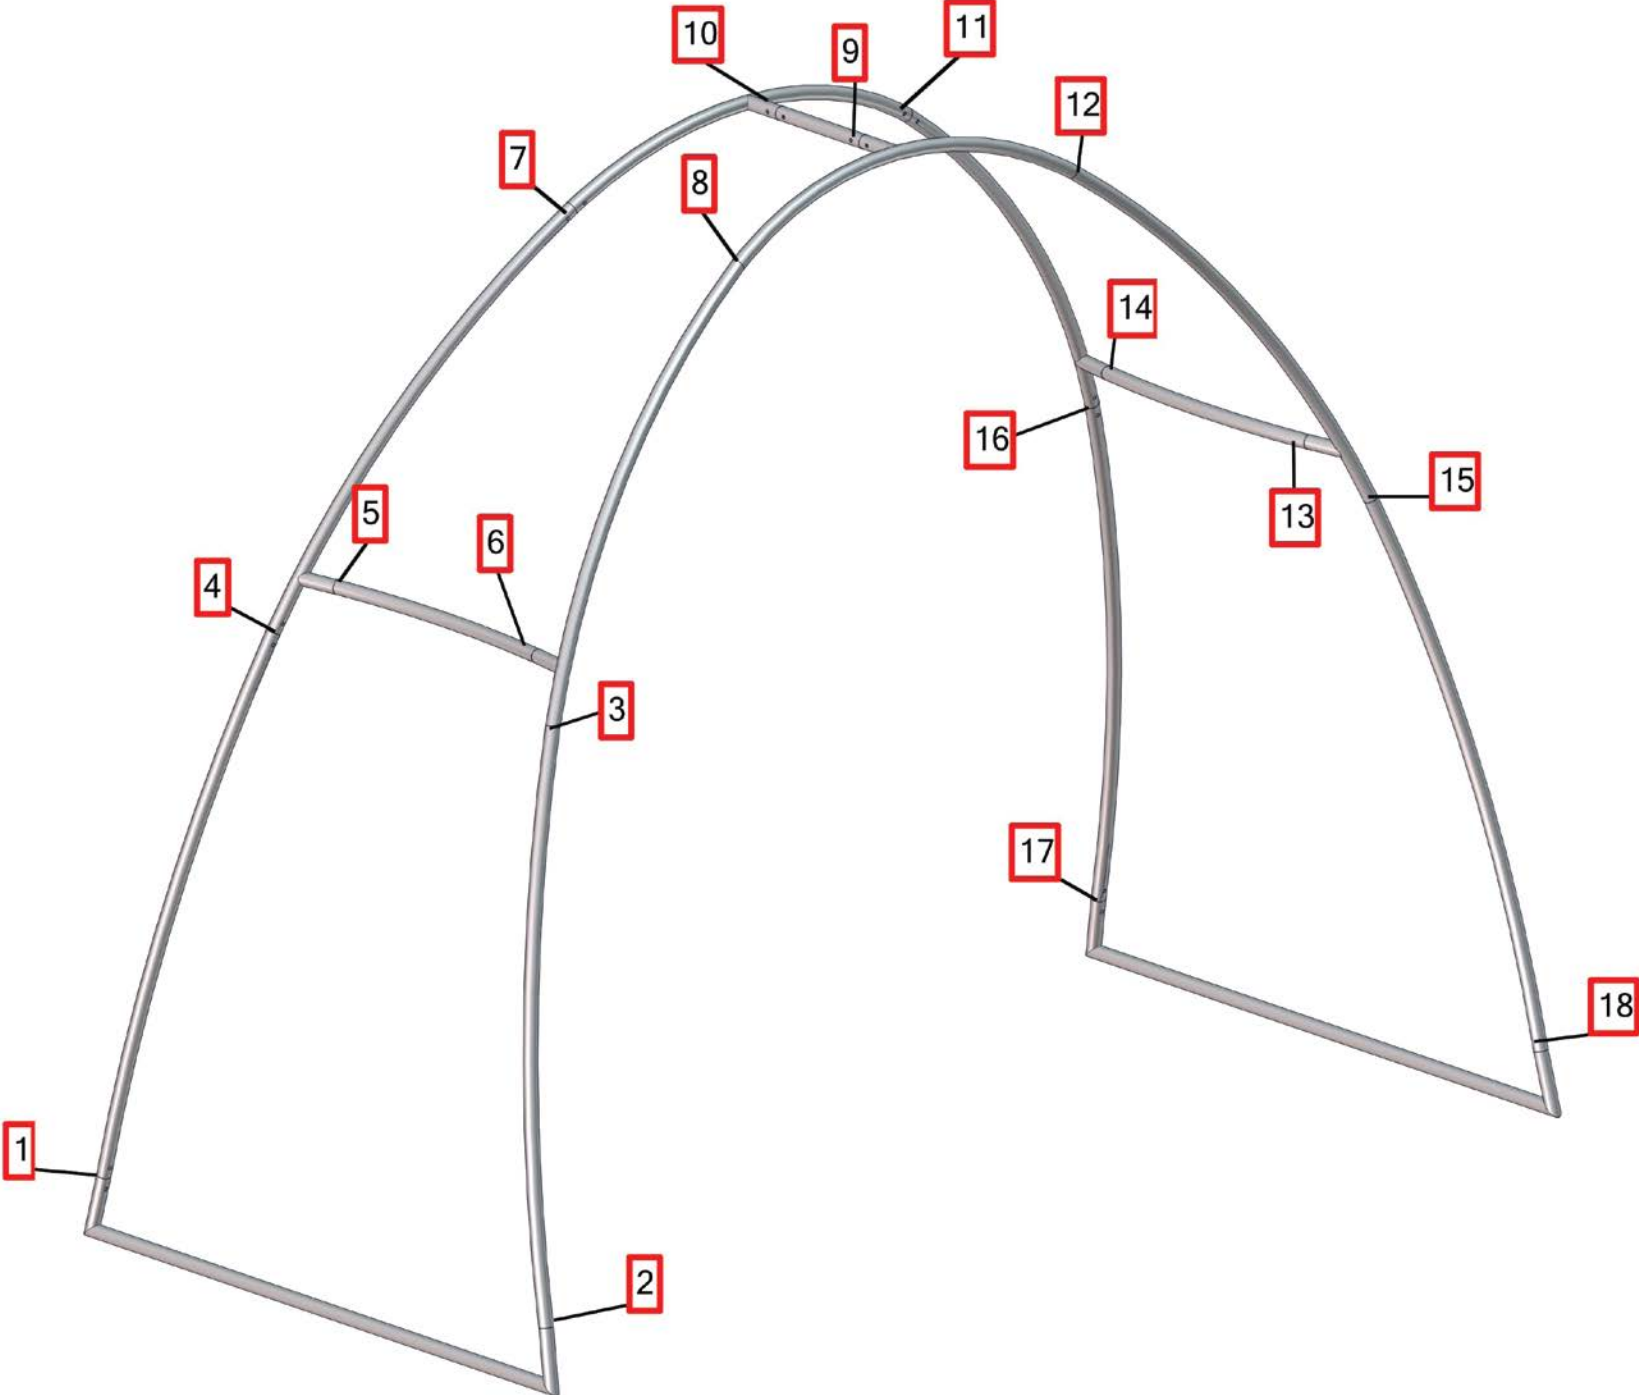

SMALL ARCH FRAME ASSEMBLY: