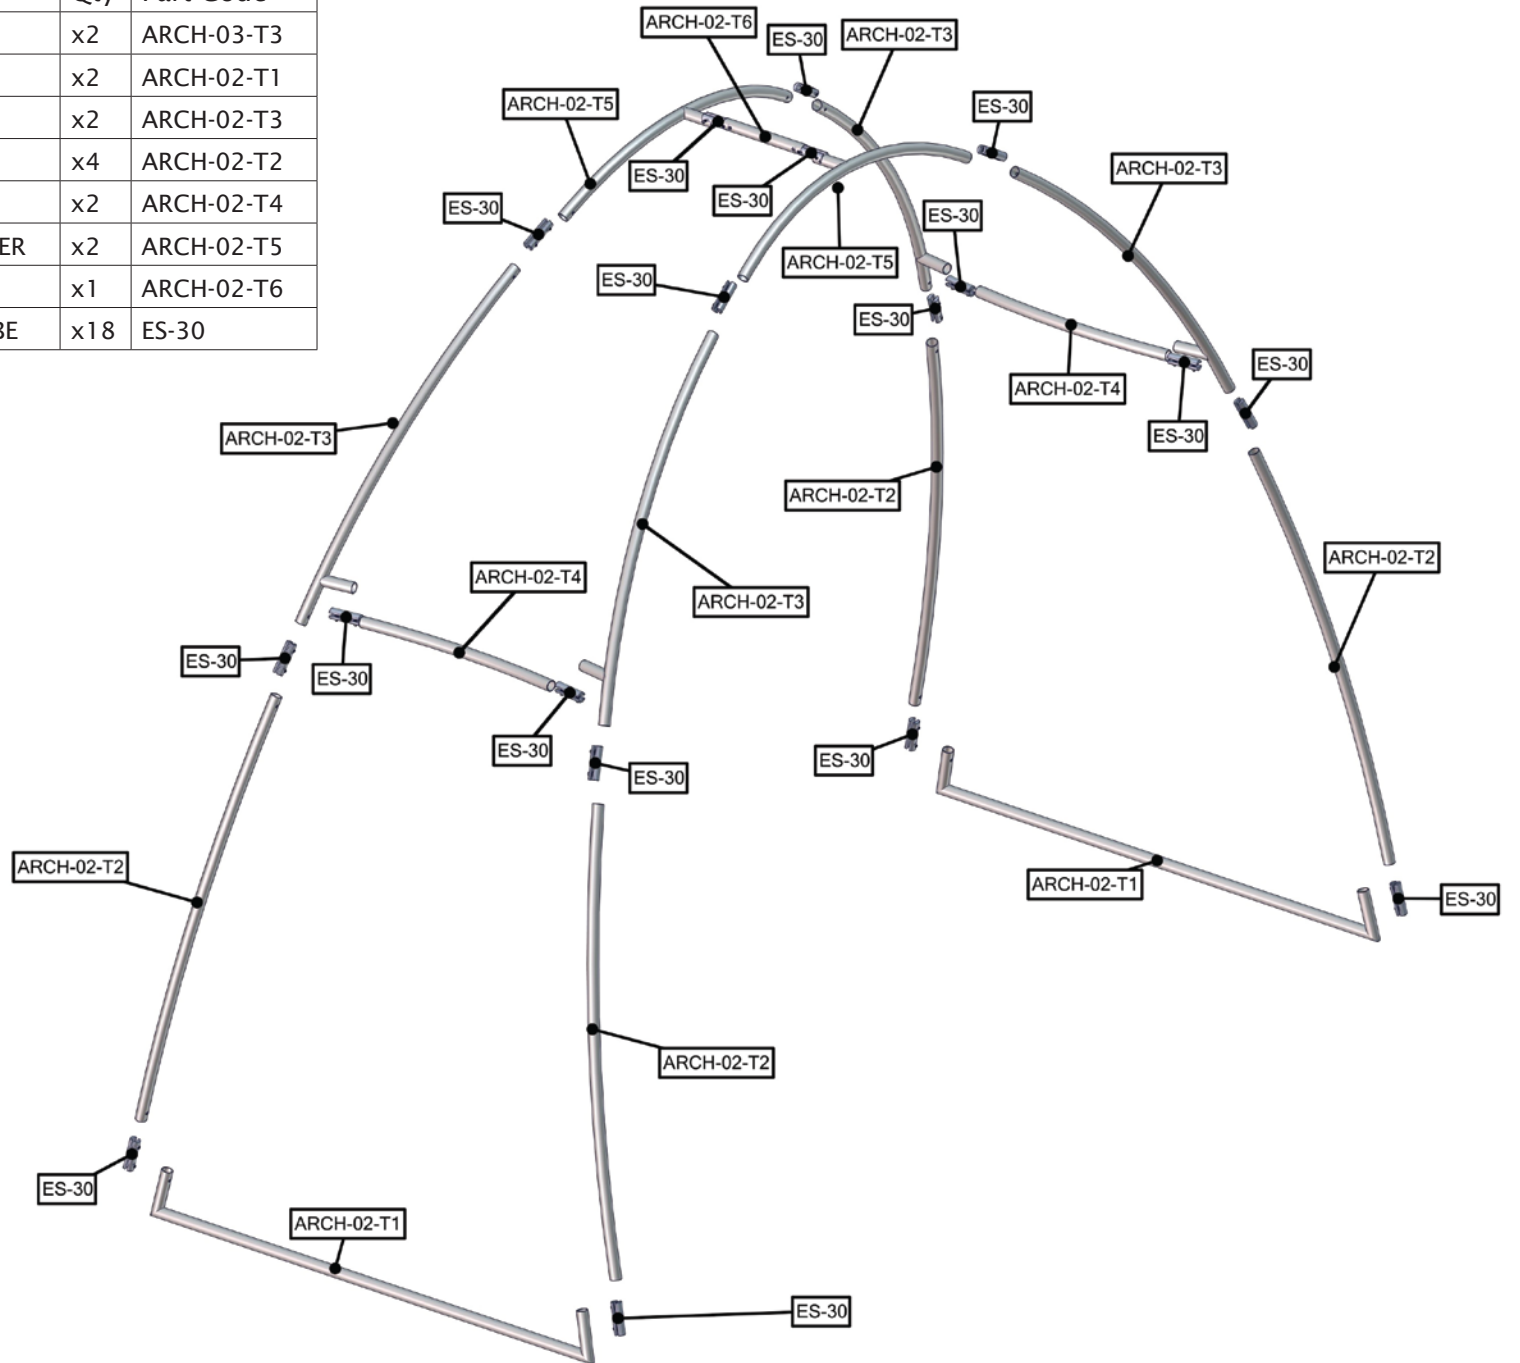

## dimensions:

Hardware	Graphic
<p>Assembled unit:                      114"w x 91.831"h x 58"d at bottom - 20"d at top                      2896mm(w) x 2333mm(h) x 1473mm(d) at bottom - 508mm(d) at top</p> <p>Approximate weight (includes graphic):                      24.07 lbs / 11 kg</p>	<p>Total visual area:                      Outside: 237"w x 58"h                      6020mm(w) x 1473mm(h)</p> <p>Inside: 230"w x 58"h                      5842mm(w) x 1473mm(h)</p> <p>Graphic material:                      Dye-sublimated zipper pillowcase fabric</p>
<p>Shipping</p> <p>Shipping dimensions:                      1 case: 18"l x 18"w x 40" up to 66"h                      457mm(l) x 457mm(w) x 1016mm(h) up to 1675mm(h)</p> <p>Approximate shipping weight (with case):                      35 lbs / 16 kg</p>	<p>Refer to related graphic template for more information.</p>

## Parts Included

Part Label	Qty	Part Code
30MM CURVE WITH SPREADER	x2	ARCH-03-T3
30MM CORNER TUBE	x2	ARCH-02-T1
30MM CURVE WITH SPREADER	x2	ARCH-02-T3
30MM CURVE TUBE	x4	ARCH-02-T2
30MM CURVED SPREADER	x2	ARCH-02-T4
30MM CURVED TUBE WITH SPREADER	x2	ARCH-02-T5
30MM SPREADER	x1	ARCH-02-T6
EXPANDING SPIGOT FOR 30MM TUBE	x18	ES-30