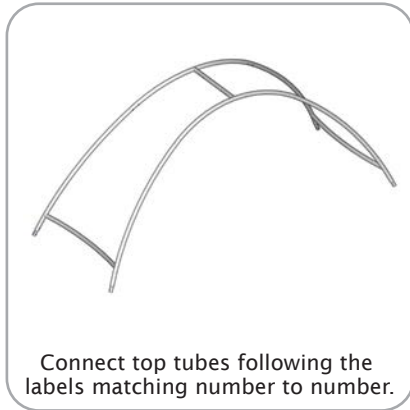

STEP 1: ASSEMBLE FRAME