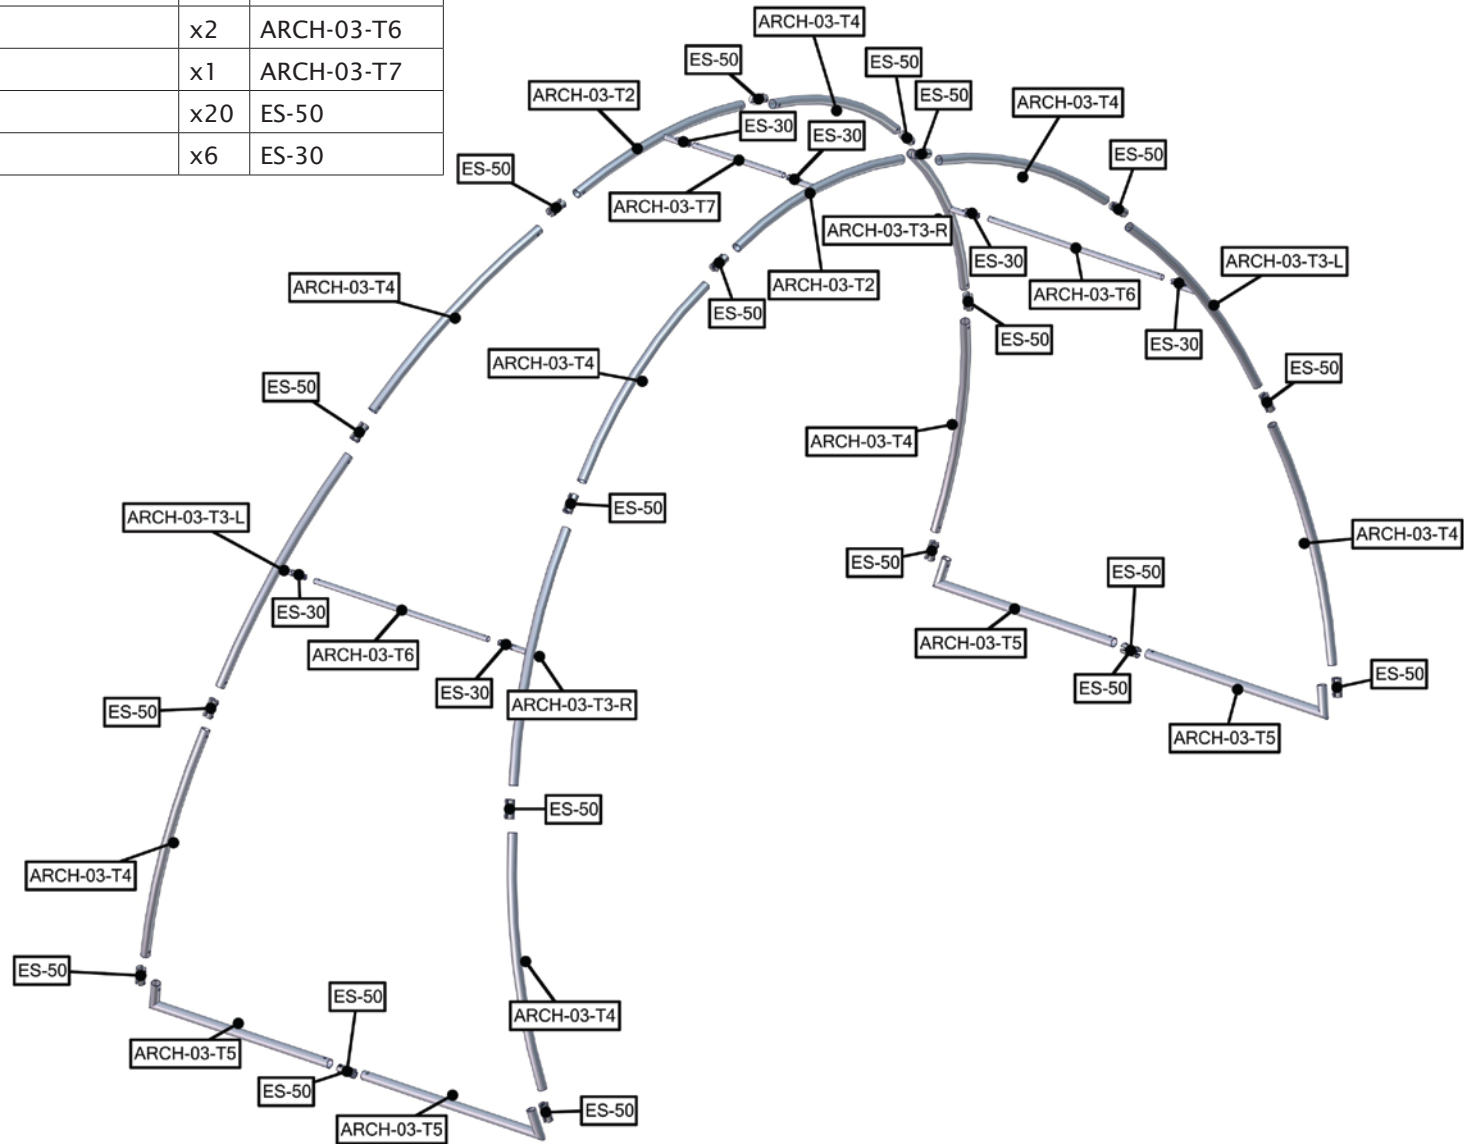

 Inside: 398.222"w x 96"h
 10115mm(w) x 2438mm(h)

Graphic material:
 Dye-sublimated zipper pillowcase fabric

Refer to related graphic template for more information.

beautiful
DISPLAYS

2010 Hancock Street
 San Diego, CA 92110
 800.697.4670
info@beautifuldisplays.com

Parts Included

Part Label	Qty	Part Code
50MM CURVE WITH 30MM SPREADER ON CENTER	x2	ARCH-03-T2
50MM CURVE WITH 30MM SPREADER ON RIGHT SIDE	x2	ARCH-03-T3-R
50MM CURVE WITH 30MM SPREADER ON LEFT SIDE	x2	ARCH-03-T3-L
50MM CURVE	x8	ARCH-03-T4
50MM CORNER TUBE	x4	ARCH-03-T5
30MM CURVED SPREADER	x2	ARCH-03-T6
30MM SPREADER	x1	ARCH-03-T7
EXPANDING SPIGOT FOR 50MM TUBE	x20	ES-50
EXPANDING SPIGOT FOR 30MM TUBE	x6	ES-30