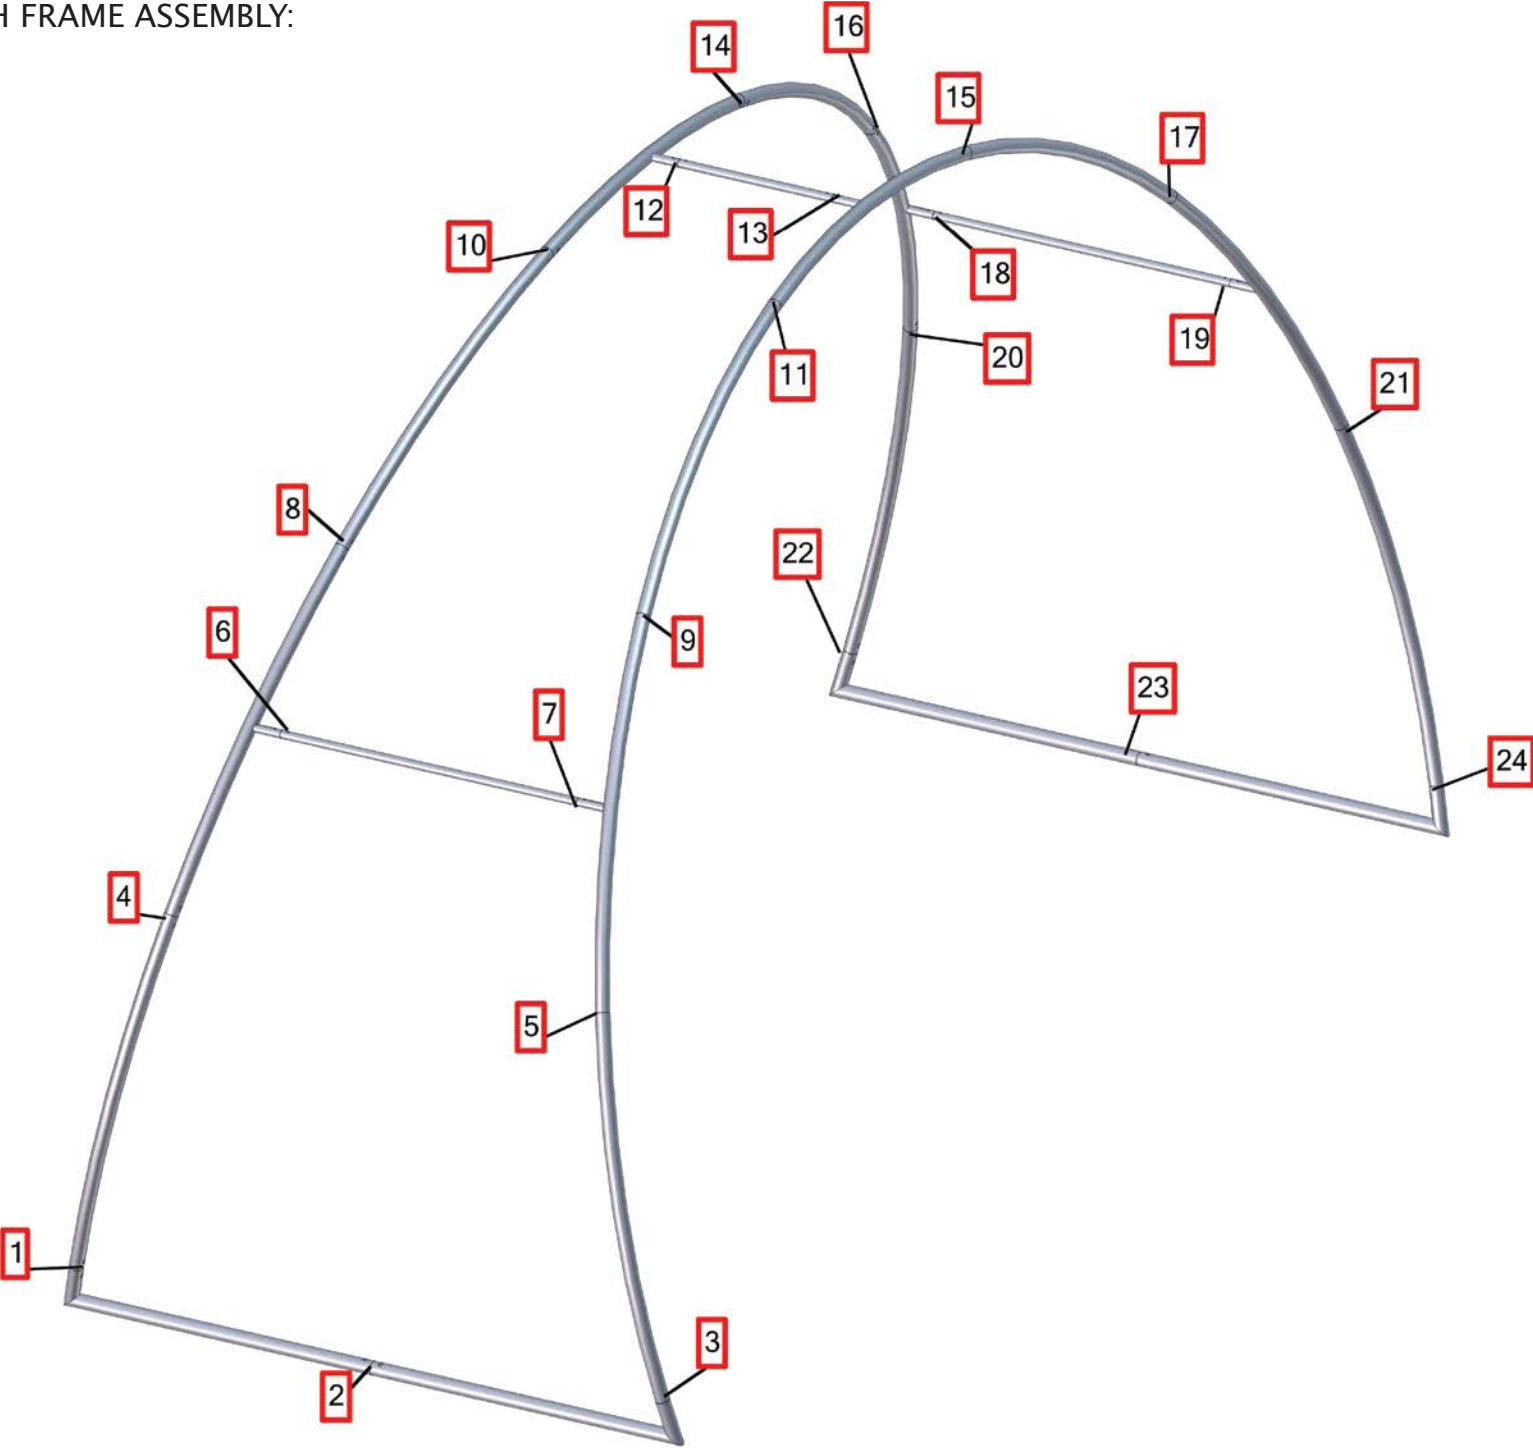

LARGE ARCH FRAME ASSEMBLY: