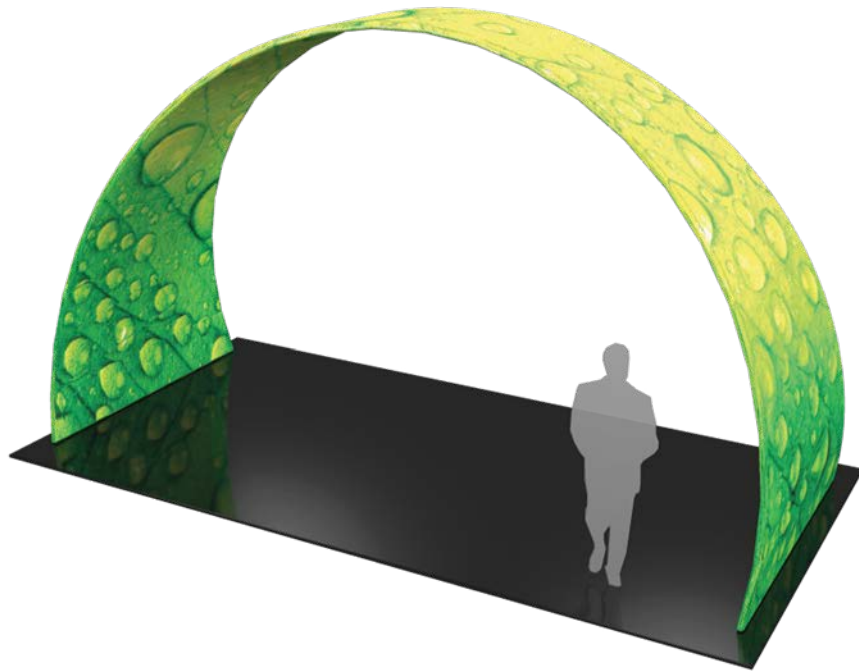

Large Arch Tension Fabric Structure

Our Large Arches add architecture and design to any event or interior space! Easily create and define a stunning entryway, focal point or stage set at your next tradeshow or event. Our large arches combine pillowcase style stretch fabric graphics with 50mm curved aluminum tube frames; these super structures are made in the USA and collapse to a fraction of their size.

Top View

features and benefits:

- State-of-the-art 50mm curved aluminum tube frame with sturdy internal spigots
- Fits perfectly in 20ft by 20ft island space
- Shown in a 20' space
- Kit includes: one frame, one dye-sublimated zipper pillowcase graphic, and two wheeled molded storage cases
- Lifetime hardware warranty against manufacturer defects

Shipping

Shipping dimensions:
 2 cases: 18"l x 18"w x 40" up to 66"h
 457mm(l) x 457mm(w) x 1016mm(h) up to 1675mm(h)

Approximate shipping weight (with cases):
 130 lbs / 59 kg

Graphic

Total visual area:
 Outside: 406.222"w x 96"h
 10318mm(w) x 2438mm(h)

 Inside: 398.222"w x 96"h
 10115mm(w) x 2438mm(h)

Graphic material:
 Dye-sublimated zipper pillowcase fabric

Refer to related graphic template for more information.

beautiful
DISPLAYS

2010 Hancock Street
 San Diego, CA 92110
 800.697.4670
info@beautifuldisplays.com