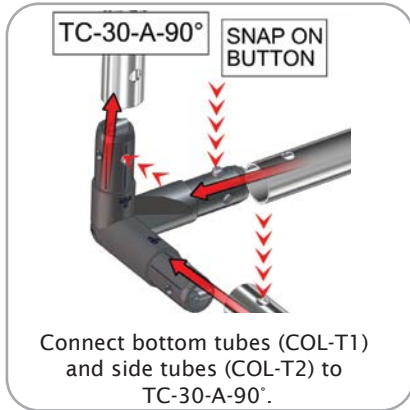

STEP 1: ASSEMBLE FRAME