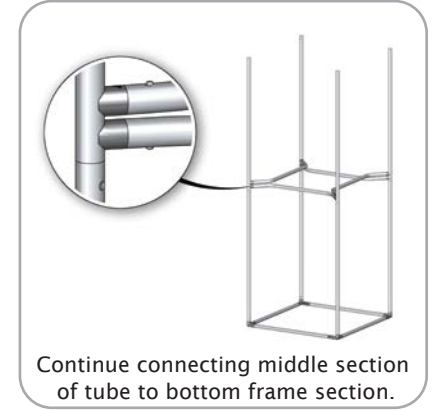

STEP 1: ASSEMBLE FRAME