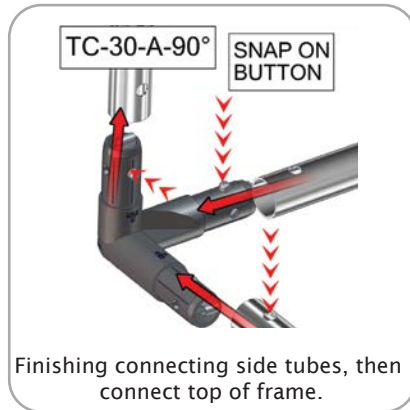

STEP 1: ASSEMBLE FRAME