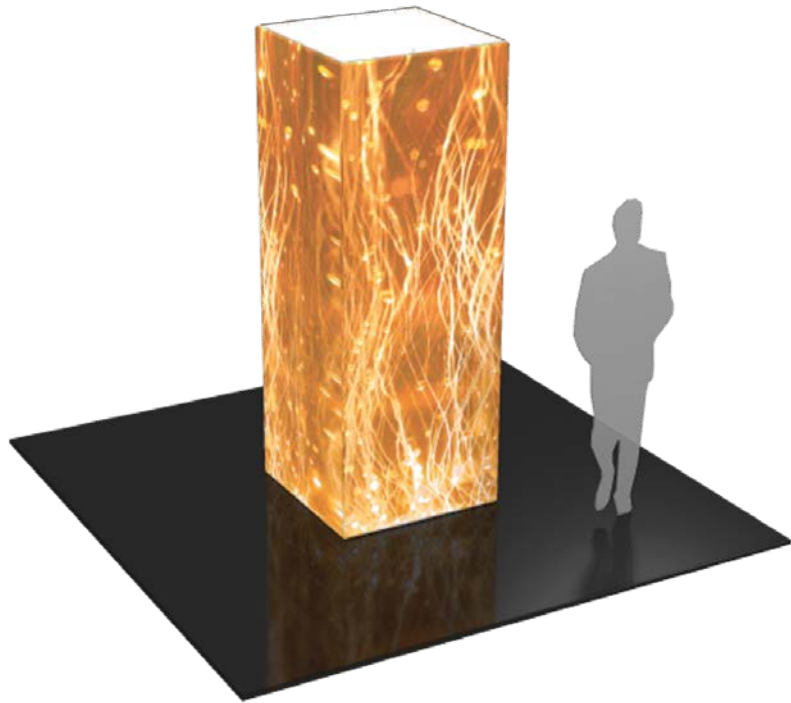

# 8' Four-Sided Event Column

Mix and match our four-sided event towers to add architecture and drama to any event or interior space. Rectangular-shaped towers come in 12 ft, 10 ft and 8 ft heights and 3ft square at the top and bottom. They combine the latest developments in fabric printed technology with aluminum tube frames to add dimension, decor and sculpture to any event, stage set, tradeshow booth or interior space. Formulate towers accommodate internal LED lighting to create a glowing effect.

## features and benefits:

- State-of-the-art 30mm aluminum tube frame with snap button assembly
- Easy to store and ship
- Quick to set up
- Kit includes: one frame, one dye-sublimated zipper pillowcase graphic, and one wheeled molded storage case
- Lifetime hardware warranty against manufacturer defects

## dimensions:

Hardware	Graphic
<p>Assembled unit: 36"l x 36"w x 96"h</p> <p>Approximate weight (includes graphic): 23.4 lbs / 10.6 kg</p>	<p>Total visual area: 36"w x 96"h, four prints</p> <p>Refer to related graphic template for more information.</p> <p>Graphic material: dye-sublimated zipper pillowcase graphic with opaque liner</p>
<p>Shipping</p> <p>Shipping dimensions: 1 case: 19"l x 19"w x 56"h 483mm(l) x 483mm(w) x 1422mm(h)</p> <p>Approximate shipping weight (with case): 43.4 lbs / 19.7 kg</p>	

## Parts Included

Part Label	Qty	Part Code
760MM X 30MM TUBE	x8	COL-T1
1130MM X 30MM TUBE	x4	COL-T2
1130MM X 30MM TUBE WITH SWAGE ONE END	x4	COL-T2-SW
30MM CURVED SPREADER	x4	COL-T4
TC-30-A ASSEMBLED AT 90°	x8	TC-30-A-90°
8' FOUR SIDED TOWER GRAPHIC	x1	COL-03-G