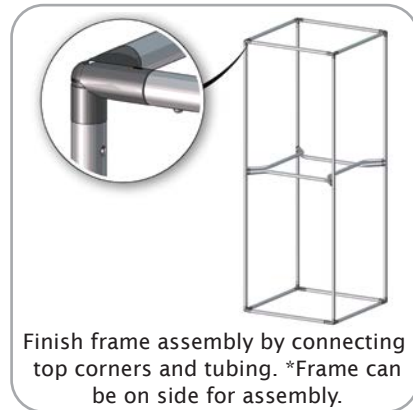

STEP 1: ASSEMBLE FRAME