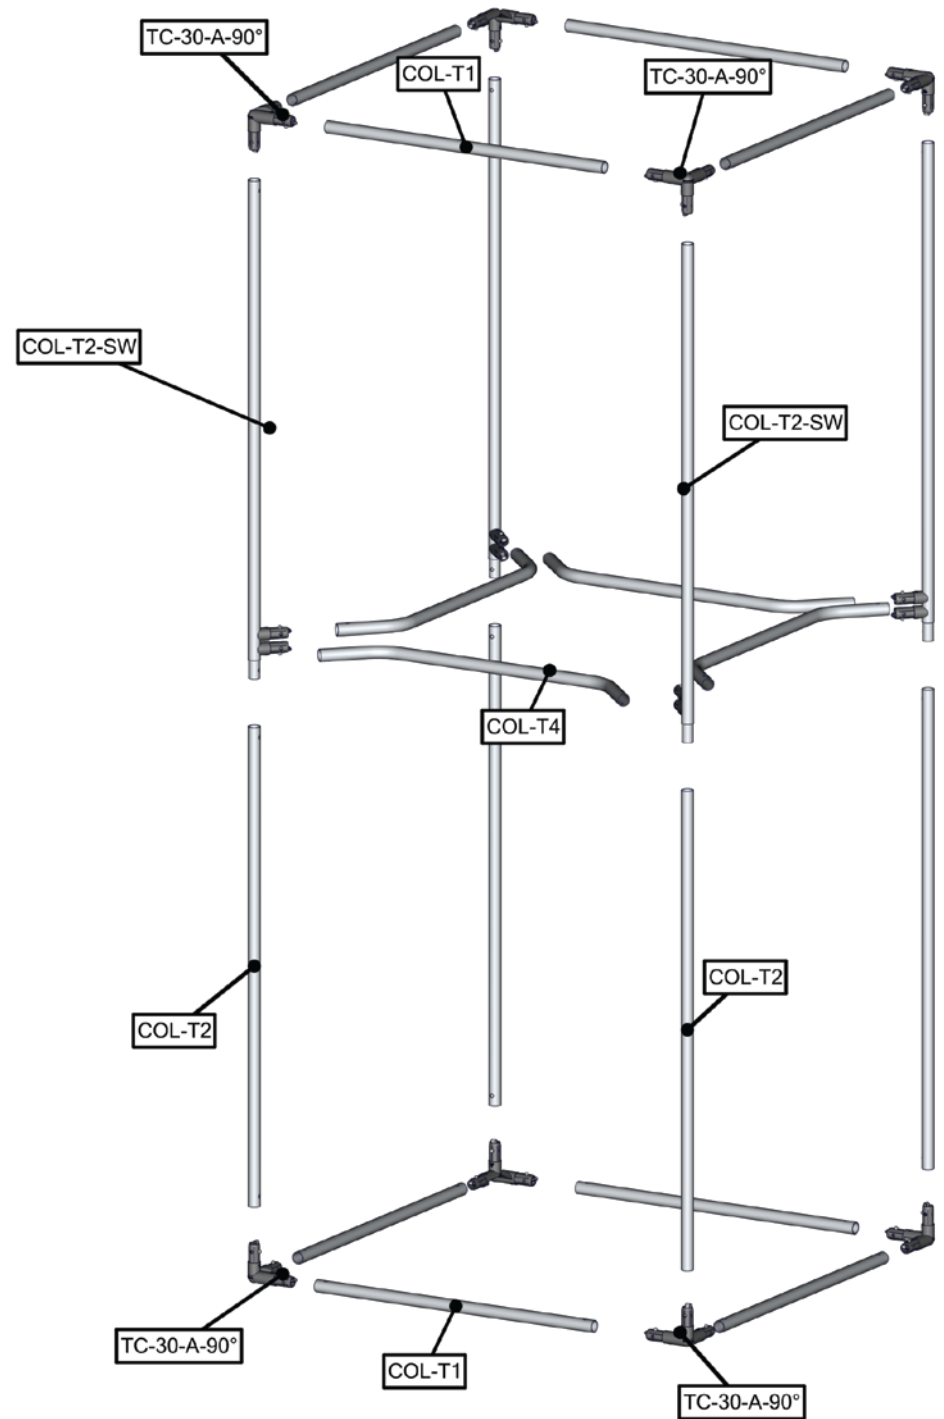

# 8' Four-Sided Event Column

Mix and match our four-sided event towers to add architecture and drama to any event or interior space. Rectangular-shaped towers come in 12 ft, 10 ft and 8 ft heights and 3ft square at the top and bottom. They combine the latest developments in fabric printed technology with aluminum tube frames to add dimension, decor and sculpture to any event, stage set, tradeshow booth or interior space. Formulate towers accommodate internal LED lighting to create a glowing effect.

## features and benefits:

- State-of-the-art 30mm aluminum tube frame with snap button assembly
- Easy to store and ship
- Quick to set up
- Kit includes: one frame, one dye-sublimated zipper pillowcase graphic, and one wheeled molded storage case
- Lifetime hardware warranty against manufacturer defects

## dimensions:

Hardware	Graphic
<p>Assembled unit: 36"l x 36"w x 96"h</p> <p>Approximate weight (includes graphic): 23.4 lbs / 10.6 kg</p>	<p>Total visual area: 36"w x 96"h, four prints</p> <p>Refer to related graphic template for more information.</p> <p>Graphic material: dye-sublimated zipper pillowcase graphic with opaque liner</p>
<p>Shipping</p> <p>Shipping dimensions: 1 case: 19"l x 19"w x 56"h 483mm(l) x 483mm(w) x 1422mm(h)</p> <p>Approximate shipping weight (with case): 43.4 lbs / 19.7 kg</p>	

## Parts Included

Part Label	Qty	Part Code
760MM X 30MM TUBE	x8	COL-T1
1130MM X 30MM TUBE	x4	COL-T2
1130MM X 30MM TUBE WITH SWAGE ONE END	x4	COL-T2-SW
30MM CURVED SPREADER	x4	COL-T4
TC-30-A ASSEMBLED AT 90°	x8	TC-30-A-90°
8' FOUR SIDED TOWER GRAPHIC	x1	COL-03-G