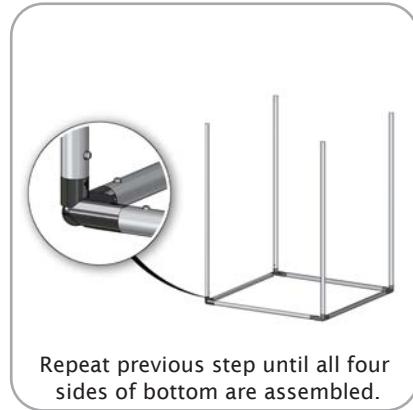

STEP 1: ASSEMBLE FRAME