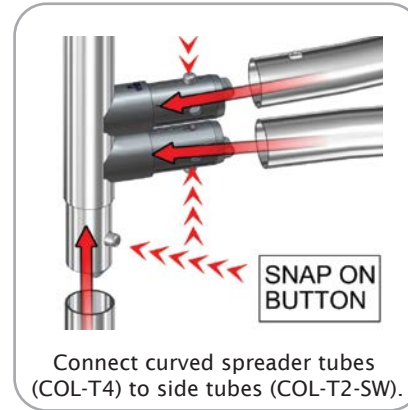

STEP 1: ASSEMBLE FRAME